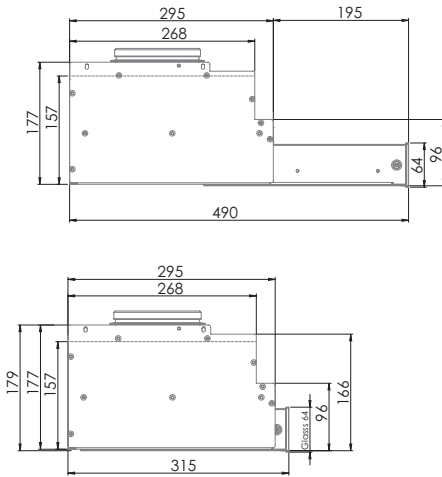

Technical specifications

Dimensions

Salsa (all models), side view