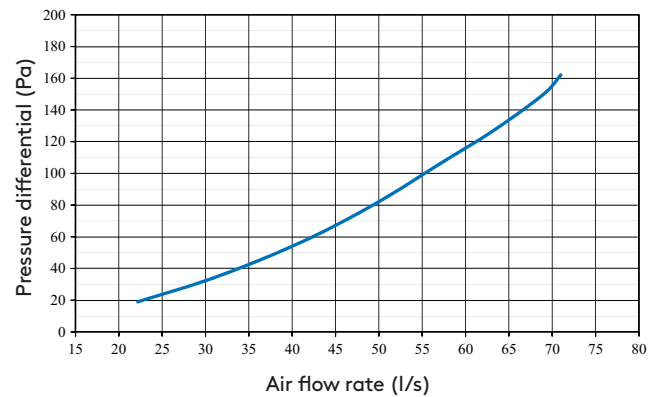

Technical specifications

Dimensions

Salsa (all models), side view

Salsa Smart

Salsa Central CAVH sound attenuator included as standard

Basic ventilation

Boosted ventilation

Cooking odour arresting capability