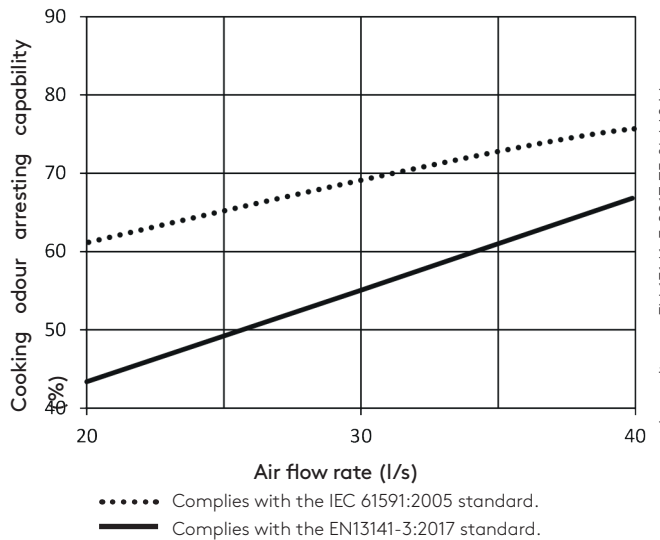

Technical specifications

Dimensions

Salsa (all models), side view

Salsa Smart

Salsa Central CAVH sound attenuator included as standard

Basic ventilation

Boosted ventilation

Cooking odour arresting capability

According to EN 13141-3:2017 75 % / 48 l/s
 All measurements made at 60 cm height.

CAVH adjustment diagram for boosted ventilation

Colour (frame/front glass)

White / white glass

White / black glass

Silver / black glass