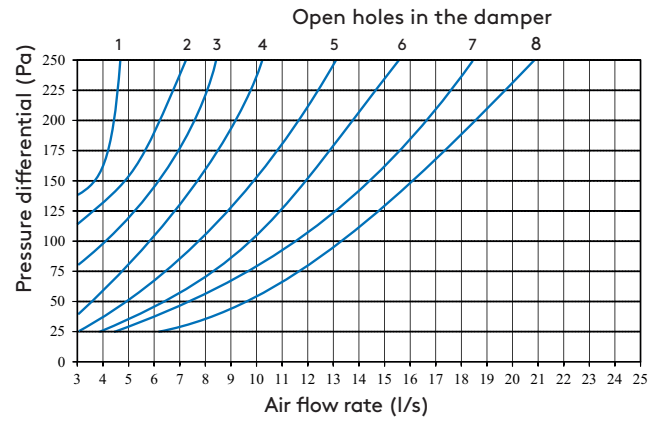

Technical specifications

Dimensions

Salsa (all models), side view

Salsa Smart

Salsa Central CAVH sound attenuator included as standard

Basic ventilation

Boosted ventilation

Cooking odour arresting capability