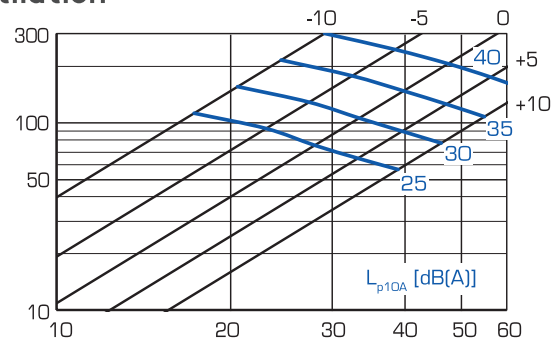

According to EN 13141-3:2017 75 % / 48 l/s
 All measurements made at 60 cm height.

CAVH adjustment diagram for boosted ventilation

Colour (frame/front glass)

White / white glass

White / black glass

Silver / black glass