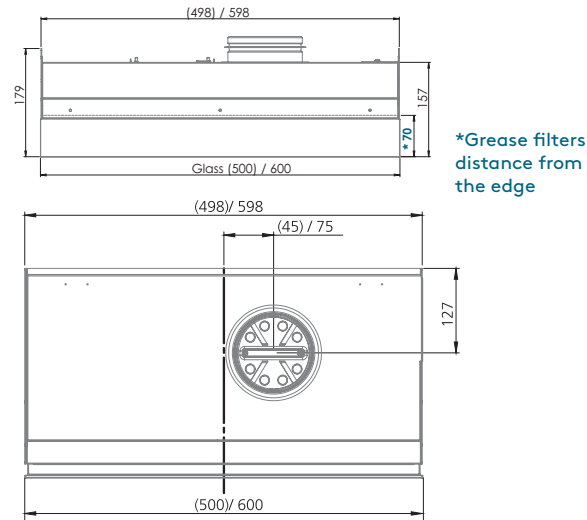

Technical specifications

Dimensions

Salsa (all models), side view

Salsa Smart

Salsa Central CAVH sound attenuator included as standard

Basic ventilation

Boosted ventilation

Cooking odour arresting capability