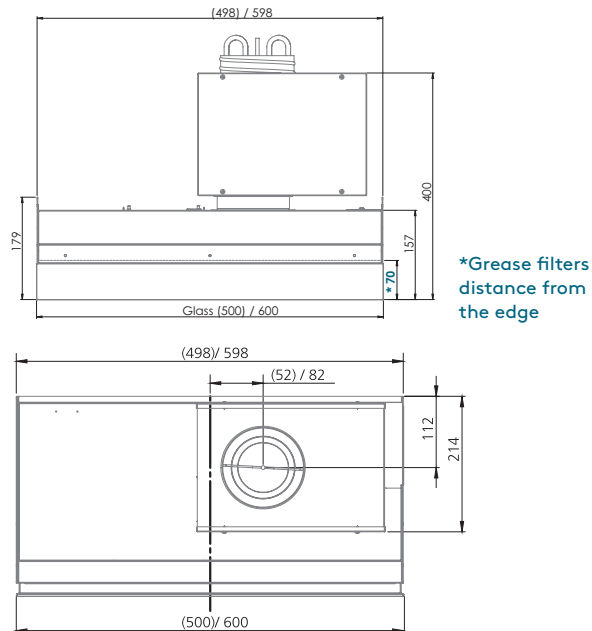

Technical specifications

Dimensions

Salsa (all models), side view

Salsa Smart

Salsa Central CAVH sound attenuator included as standard

Basic ventilation

Boosted ventilation

Cooking odour arresting capability

According to EN 13141-3:2017 75 % / 48 l/s
 All measurements made at 60 cm height.

CAVH adjustment diagram for boosted ventilation

Colour (frame/front glass)

White / white glass

White / black glass

Silver / black glass