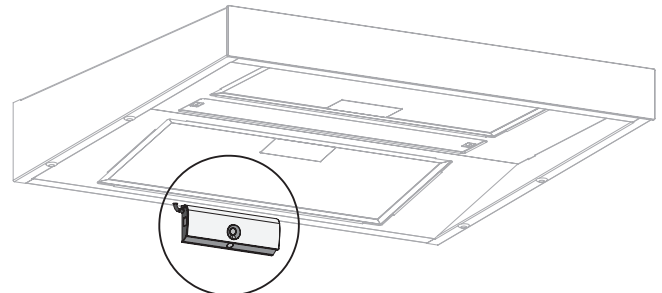

SAFERA stove guard fits all Smart cooker hoods

Safera factory fitted on the hood's rear wall

Tango + Safera

Salsa + Safera

Blues + Safera

Safera is attached to the underside of the hood

Samba + Safera

Jazz + Safera