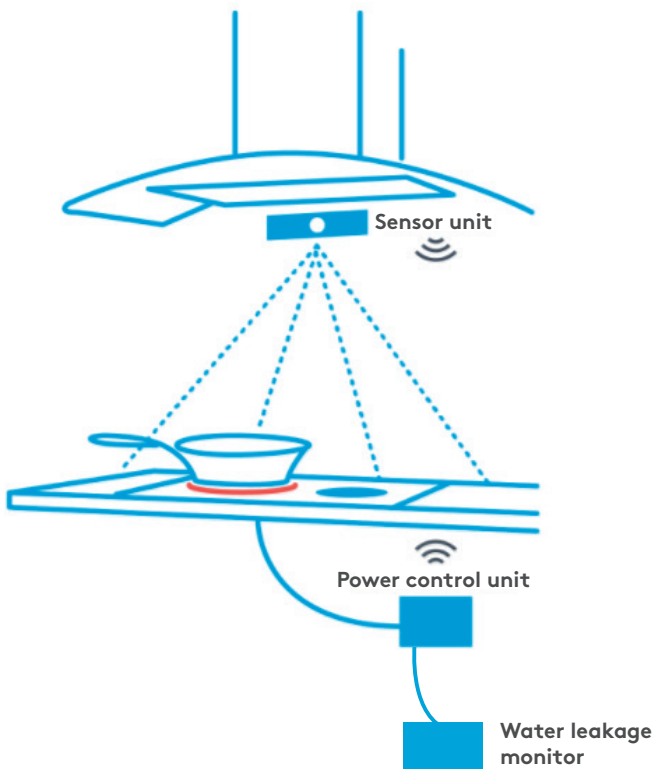

The power control unit (1-phase or 3-phase) is connected to the power supply of the stove. In most cases the sensor unit is ready-installed in the right place in the cooker hood, but can also be installed in a functional area close to the cooker hood. Swegon also recommends installing a water leakage monitor (SA1).

Easy installation and maximum safety

A stove guard is always preinstalled in CASA Smart Safera cooker hoods.

In cooker hoods: Blues, Salsa, Tango and Pop it is installed at the factory at the back of the cooker hood. On Samba and Jazz cooker hoods, the stove guard is easily installed in the specified area below the hood using tape. Irrespective of whether the sensor unit is preinstalled or not, the Safera stove guard is always powered from the cooker hood – no battery replacement is necessary!

State on the order which power control unit is required:

- 632039, three phase connection
- 632037, single phase connection

It is also possible to connect a water leakage monitor SA1 to the system. The Blues cooker hood can also be equipped with an extinguishing unit

Safera cooker guards comply with the demands set out in the European stove guard standard EN 50615, and can therefore be used in accordance with the electrical installation standard SFS 6000.

Safety Product of the Year
2012 Sweden

Test success
SINTEF 2011

For fire safety
The Finnish Fire Officers'
Association

Innovation prize 2007
Ministry of the Interior

1. 1 Maximum safety
2. 2 Continuous voltage supply from the cooker hood
3. 3 No need to replace the battery
4. 4 The product complies with the EN 50615:2015 standard.
5. 5 Pre-installed in the cooker hood
6. 6 Available for six different hood models
7. 7 Several water leakage monitors can be connected