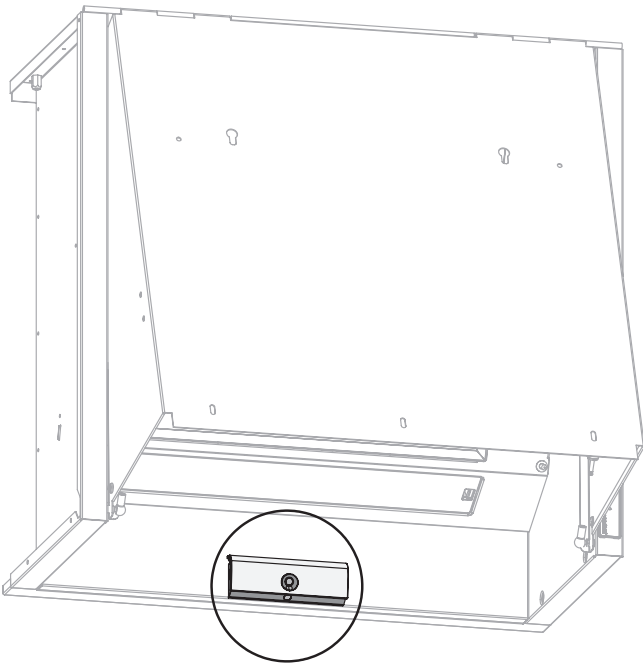

SAFERA stove guard fits all Smart cooker hoods

Safera factory fitted on the hood's rear wall

Tango + Safera