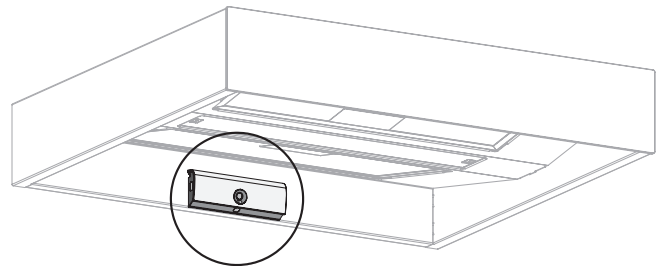

SAFERA stove guard fits all Smart cooker hoods

Safera factory fitted on the hood's rear wall

Tango + Safera

Salsa + Safera

Blues + Safera

Safera is attached to the underside of the hood

Samba + Safera

Jazz + Safera