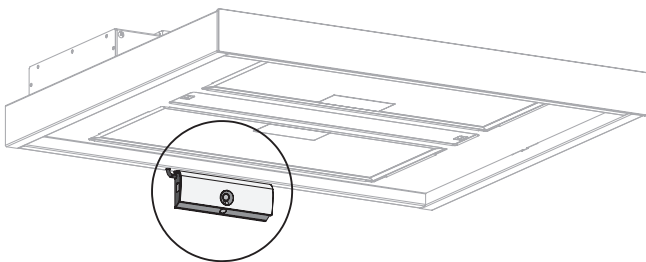

SAFERA stove guard fits all Smart cooker hoods

Safera factory fitted on the hood's rear wall

Tango + Safera

Salsa + Safera

Blues + Safera

Safera is attached to the underside of the hood

Samba + Safera

Jazz + Safera