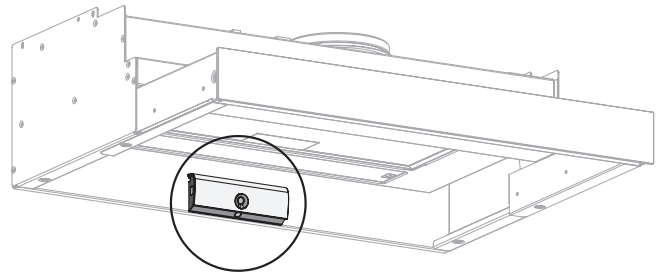

SAFERA stove guard fits all Smart cooker hoods

Safera factory fitted on the hood's rear wall

Tango + Safera

Salsa + Safera

Blues + Safera

Safera is attached to the underside of the hood

Samba + Safera

Jazz + Safera