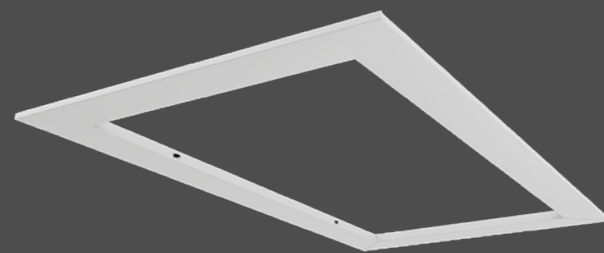

Coanda frame