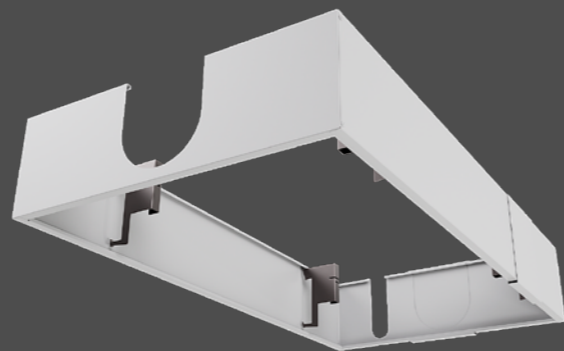

Stylish design that is good to look at

The PARASOL Zenith family consists of a series of products, such as PARASOL Zenith, REACT Parasol Zenith, PARASOL Zenith VAV and WISE PARASOL Zenith. All can now easily be supplemented with accessories that have been specially designed for suspended installation.

Design kit

The design kit offers stylish design in the case of suspended installation, hiding control and regulation components that can then easily be accessed via the service hatch.

The design kit is available in the following variants:

- Sizes 600, 1200 and 1800
- Spigot dimensions 125, 160 and 200
- Cooling or cooling/heating
- Air connection on all sides

Coanda frame

The coanda frame helps to maintain the coanda effect in order to minimise the risk of draughts in the occupied zone.

The coanda frame is available in the following variants:

- Sizes 600, 1200 and 1800

Optional colour

Like the product, the two accessories can be ordered in Swegon's standard colours and are ordered individually.

RAL 9005	RAL 9006	RAL 9007	RAL 9003	RAL 9010	RAL 9010

The design kit and the coanda frame can also be specially ordered in optional colours or relief finish paint.

Design kit