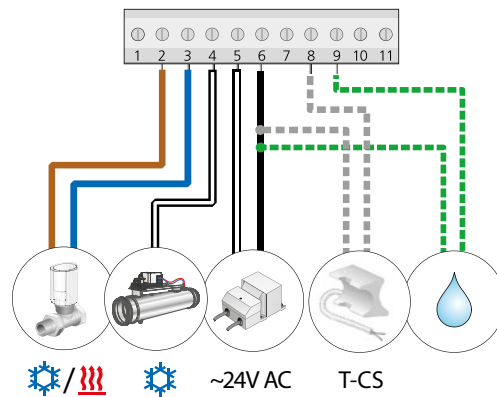

LUNAd RE-S-C/O MB

Wiring / Inkoppling

12/09/2021
Art. 81870411

LUNAd RE-S-HME MB

Wiring / Inkoppling

22/04/2021
Art. 81870412