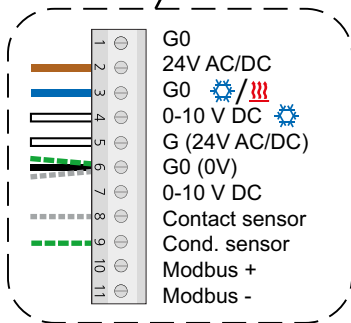

LUNAd RE-S-C/O MB

Wiring / Inkoppling

12/09/2021
Art. 81870411

LUNAd RE-S-HME MB

Wiring / Inkoppling

22/04/2021
Art. 81870412