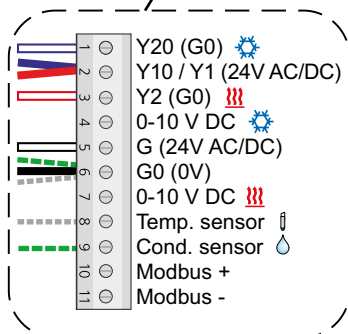

LUNAd RE-1 MB

Wiring / Inkoppling

22/04/2021
Art. 80967211

LUNAd RE-S MB

Wiring / Inkoppling

16/09/2021
Art. 80967212