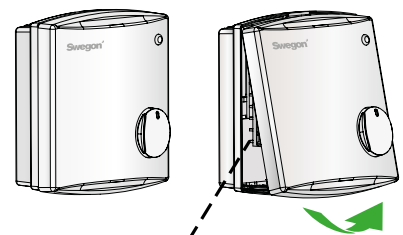

LUNAd MB

Installation

20211029

LUNAd RE-1 MB

Pos.	Type	Description
1	KL-A	Power cable
2	KL-B	Signal and Power cable
3	KL-C	Regulator cable

LUNAd RE-S-MB