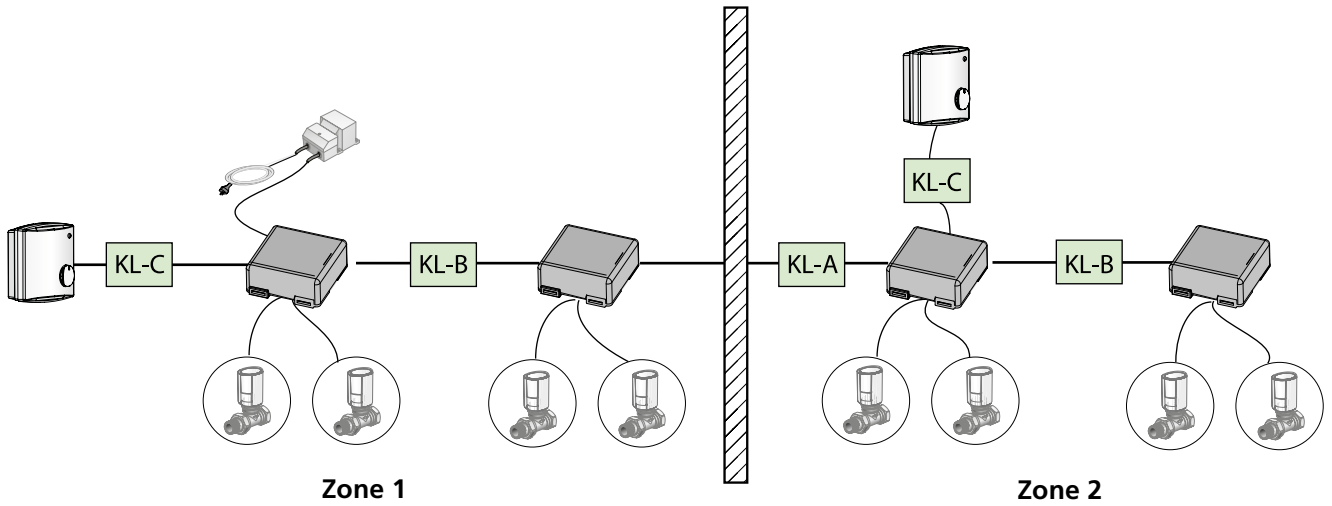

LUNAd MB

Installation

20211029

LUNAd RE-1 MB

Pos.	Type	Description
1	KL-A	Power cable
2	KL-B	Signal and Power cable
3	KL-C	Regulator cable

LUNAd RE-S-MB