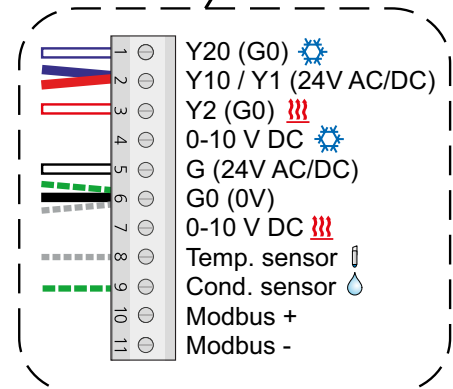

LUNAd MB

Installation

20211029

LUNAd RE-1 MB

Pos.	Type	Description
1	KL-A	Power cable
2	KL-B	Signal and Power cable
3	KL-C	Regulator cable

LUNAd RE-S-MB