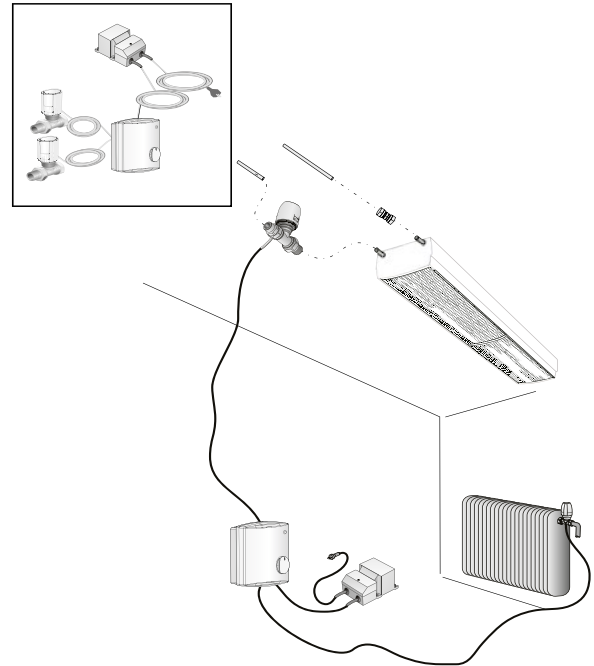

LUNAd MB

Installation

20211029

LUNAd RE-1 MB

Pos.	Type	Description
1	KL-A	Power cable
2	KL-B	Signal and Power cable
3	KL-C	Regulator cable

LUNAd RE-S-MB