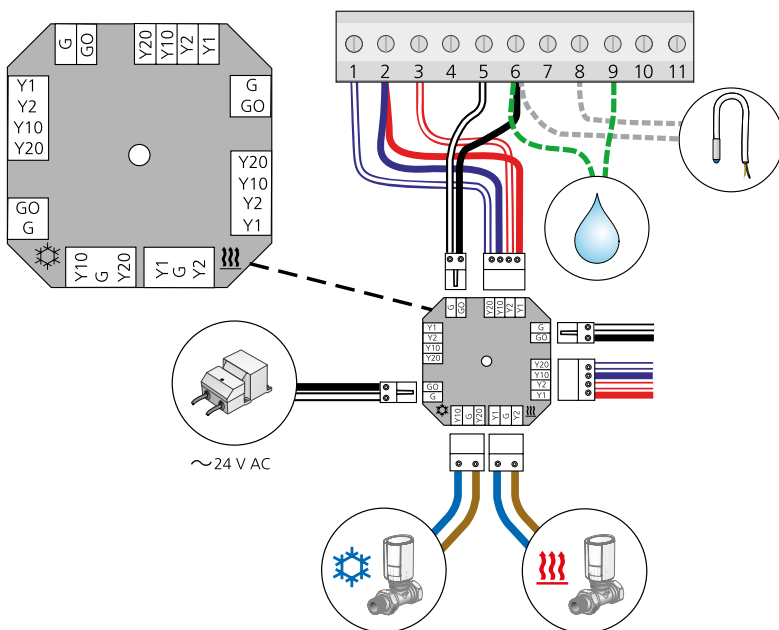

LUNAd MB

Installation

20211029

LUNAd RE-1 MB

Pos.	Type	Description
1	KL-A	Power cable
2	KL-B	Signal and Power cable
3	KL-C	Regulator cable

LUNAd RE-S-MB