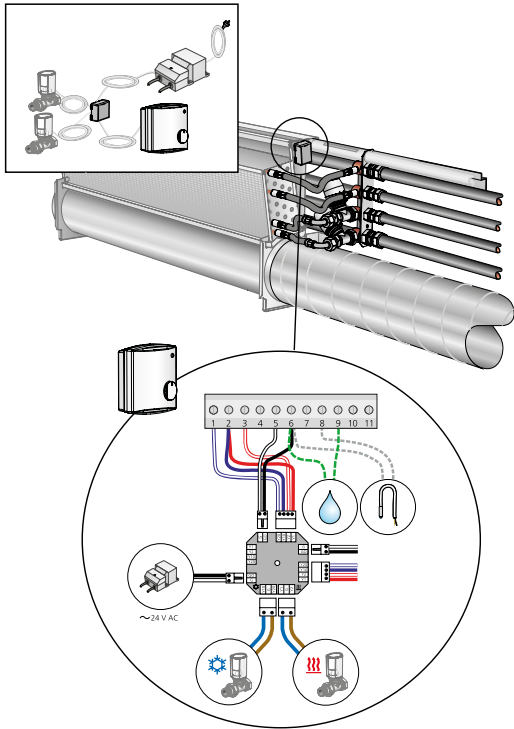

LUNAd MB

Installation

20211029

LUNAd RE-1 MB

Pos.	Type	Description
1	KL-A	Power cable
2	KL-B	Signal and Power cable
3	KL-C	Regulator cable

LUNAd RE-S-MB