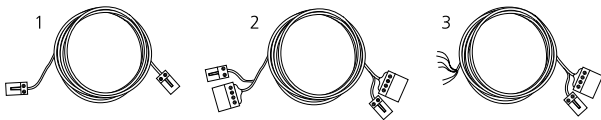

LUNAd MB

Installation

20211029

LUNAd RE-1 MB

Pos.	Type	Description
1	KL-A	Power cable
2	KL-B	Signal and Power cable
3	KL-C	Regulator cable

LUNAd RE-S-MB